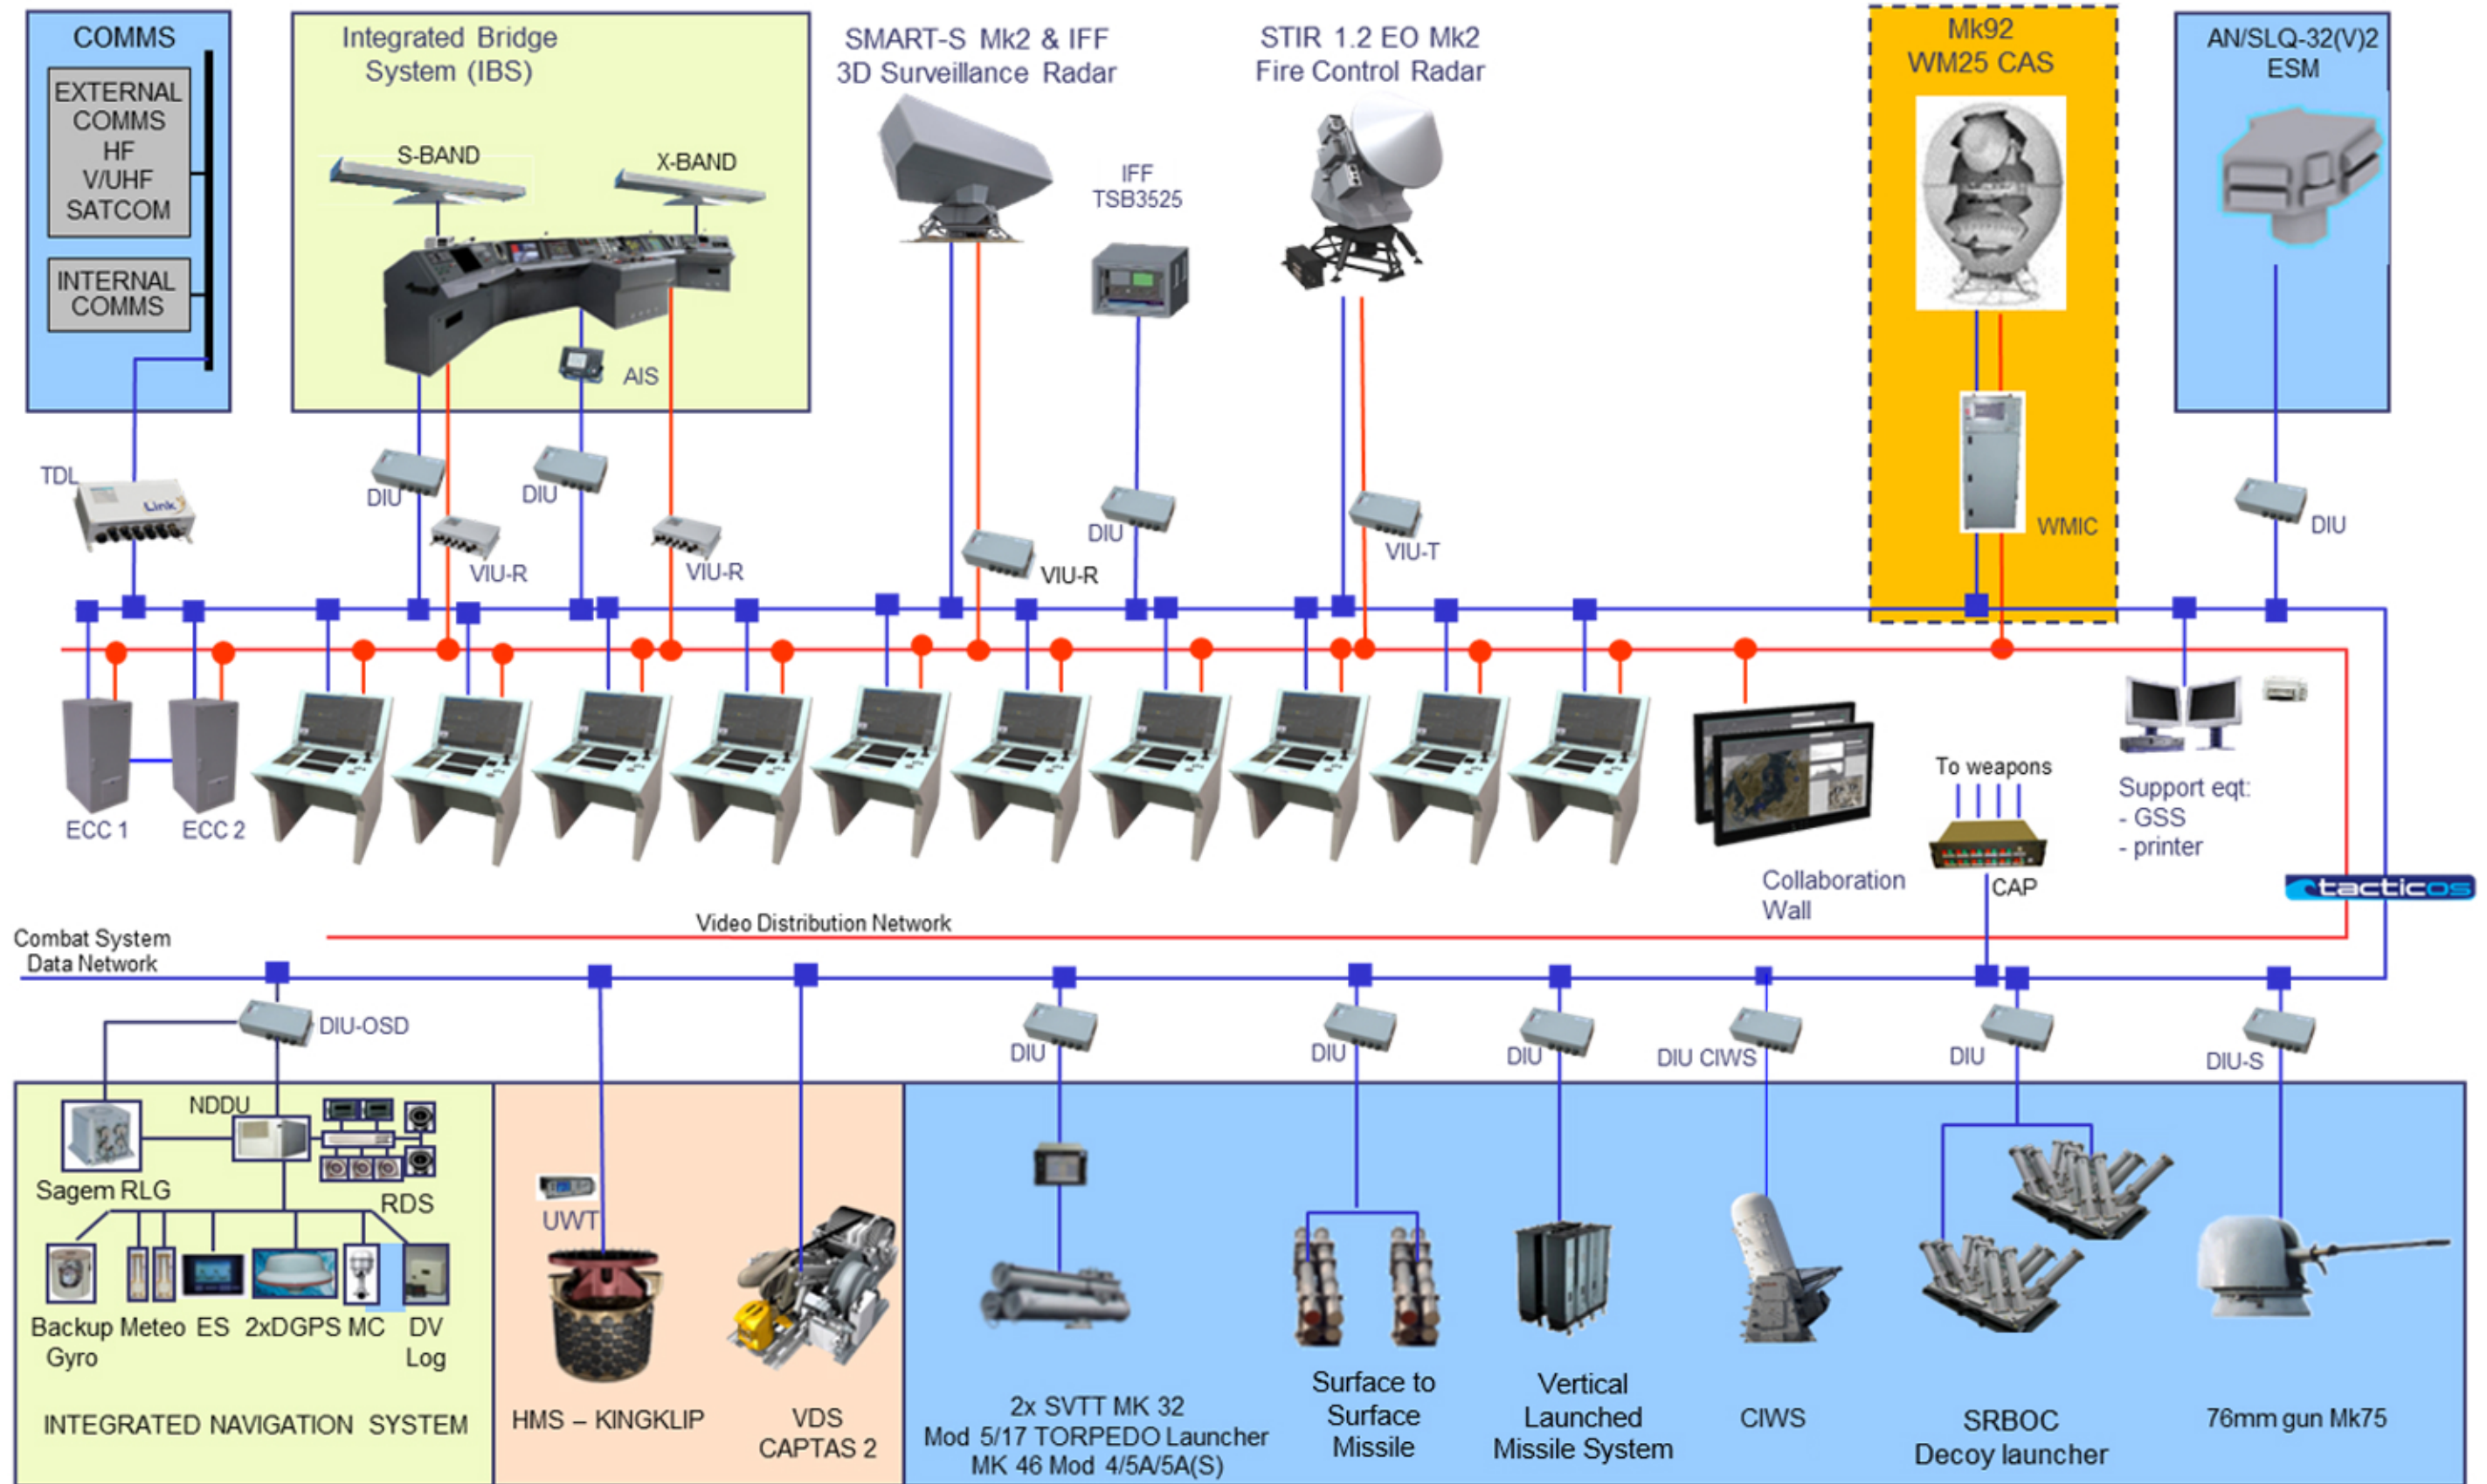

Thales Notional FFG Configuration

OPTION	LEGACY/CFE DELIVERY	OSI DELIVERY	AAC DELIVERY
--------	---------------------	--------------	--------------